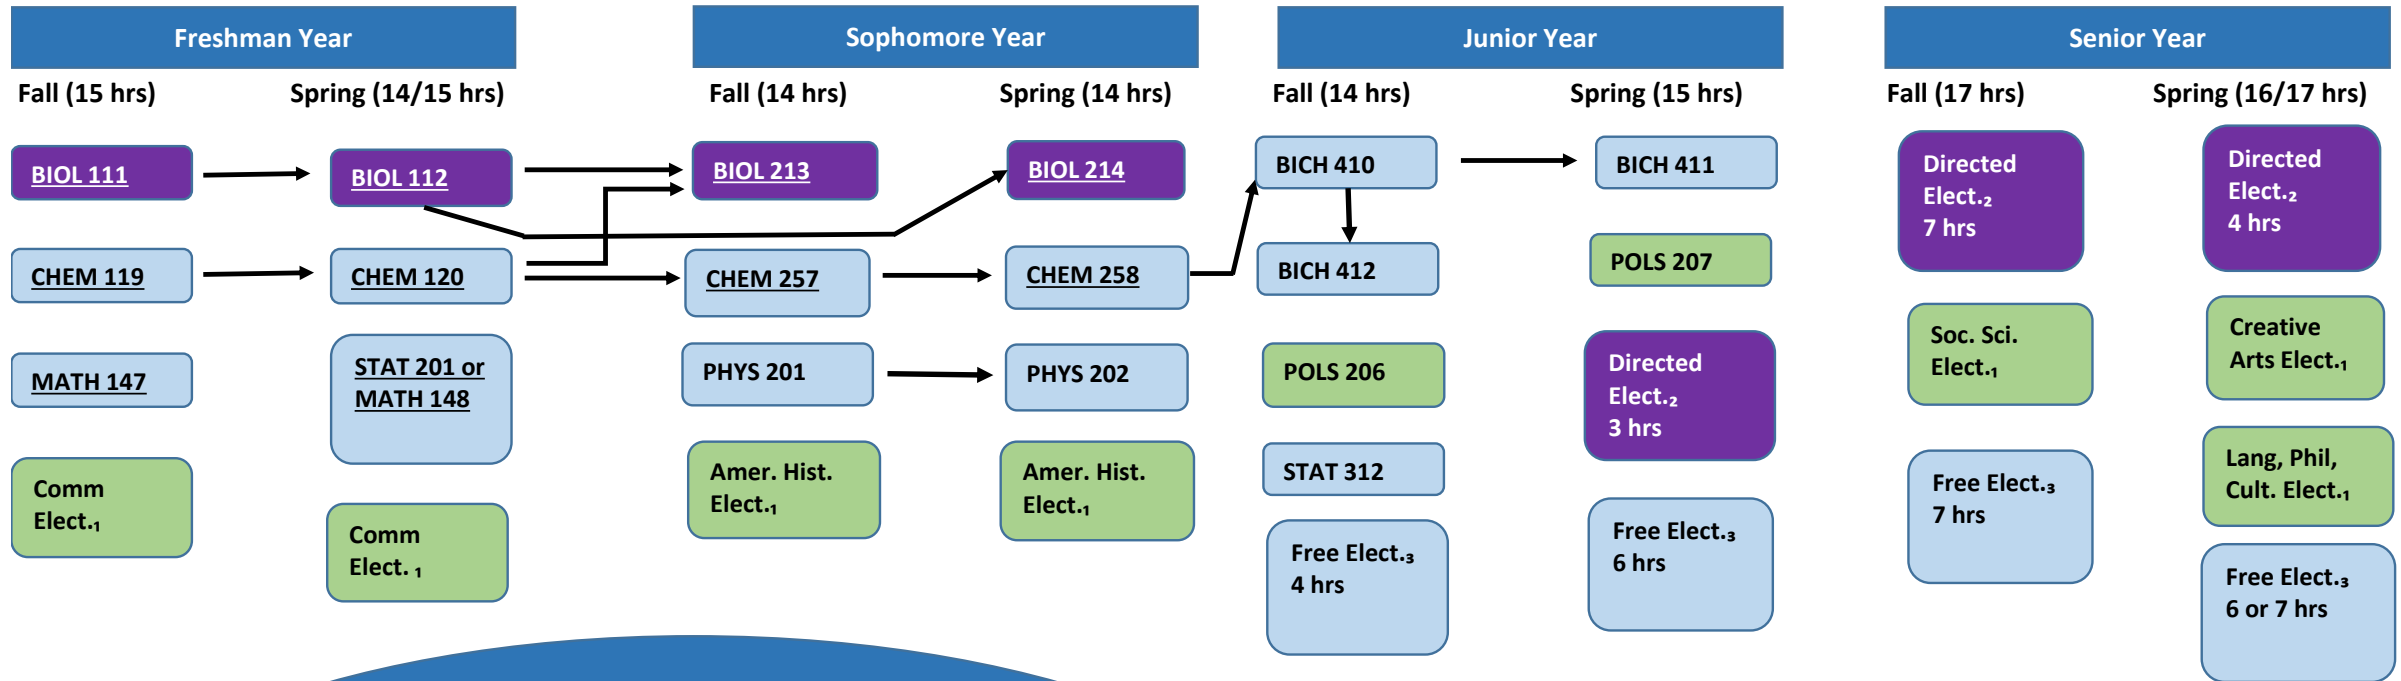

BA Biology
Recommended Degree Plan
 120 semester hours

Footnotes:

1. See core.tamu.edu for course options. One International and Cultural Diversity and one Cultural Discourse required to graduate. *Core curriculum electives are flexible and may generally be taken any semester.*
2. Options any 300-400 level BIOL; GENE302/314; BICH464; VIBS343; VIBS443. Two courses must be designated Writing Intensive.
3. Should be used to fulfill required minor. Select from any 100-499 course not used elsewhere except AGLS 101, ASCC 101, ASCC 102, ASCC 289, BIMS 101, BIOL 107, BIOL 113, BIOL 206, BUSN 100, CHEM 106, CHEM 116, HORT101, MATH 102, MATH 142, WFSC 101. Only one KINE 199 may be used as a general elective.

Univeristy Core Curriculum

Major Coursework

Underline indicates CBK coursework to be completed before start of Junior Year

Course order/prerequisite order indiated by arrows

→ Courses must be taken concurrently